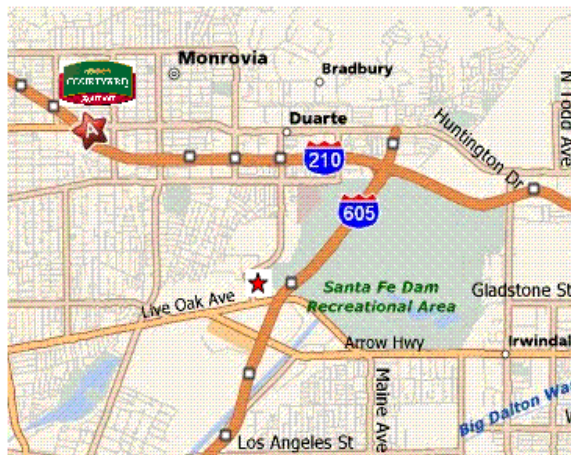

\$99.00

Rate is subject to availability and black out dates do apply

Local Restaurants within 2 Blocks

(full list available upon request)

Chili's	American
Applebee's	American
BJ's	Bar & Grill
Leroy's Diner	Breakfast/Lunch
Mimi's Café	Comfort Food
Panda Express	Chinese
Olive Garden	Italian
Acapulco	Mexican
Rudy's Mexican Restaurant	Mexican
Quizno's	Sandwiches
Red Lobster	Seafood
Soup Plantation	Soup & Salad
Black Angus	Steakhouse
Kiku Sushi	Sushi
Mako	Sushi

Airport Information

Burbank Airport (BUR)	
Distance	23 miles (30 minutes)
Taxi	Approximately \$65.00
Ontario Airport (ONT)	
Distance	30 miles (35 minutes)
Taxi	Approximately \$65.00
Los Angeles International Airport (LAX)	
Distance	40 miles (50 minutes)
Taxi	Approximately \$75.00

Local Attractions

Historic Downtown Monrovia	1 mile
Santa Anita Race Track	1 mile
Santa Anita Golf Course	1 mile
Santa Anita Fashion Park Mall	1 mile
Arcadia Arboretum	1 mile
Irwindale Speedway	3 miles
Historic Downtown Pasadena	8 miles
Pasadena Rose Bowl	9 miles
San Gabriel Wilderness Area	10 miles
Downtown LA & the Staples Center	15 miles
Universal Studios	17 miles
Mount Baldy Ski Resort	25 miles
Disneyland	35 miles